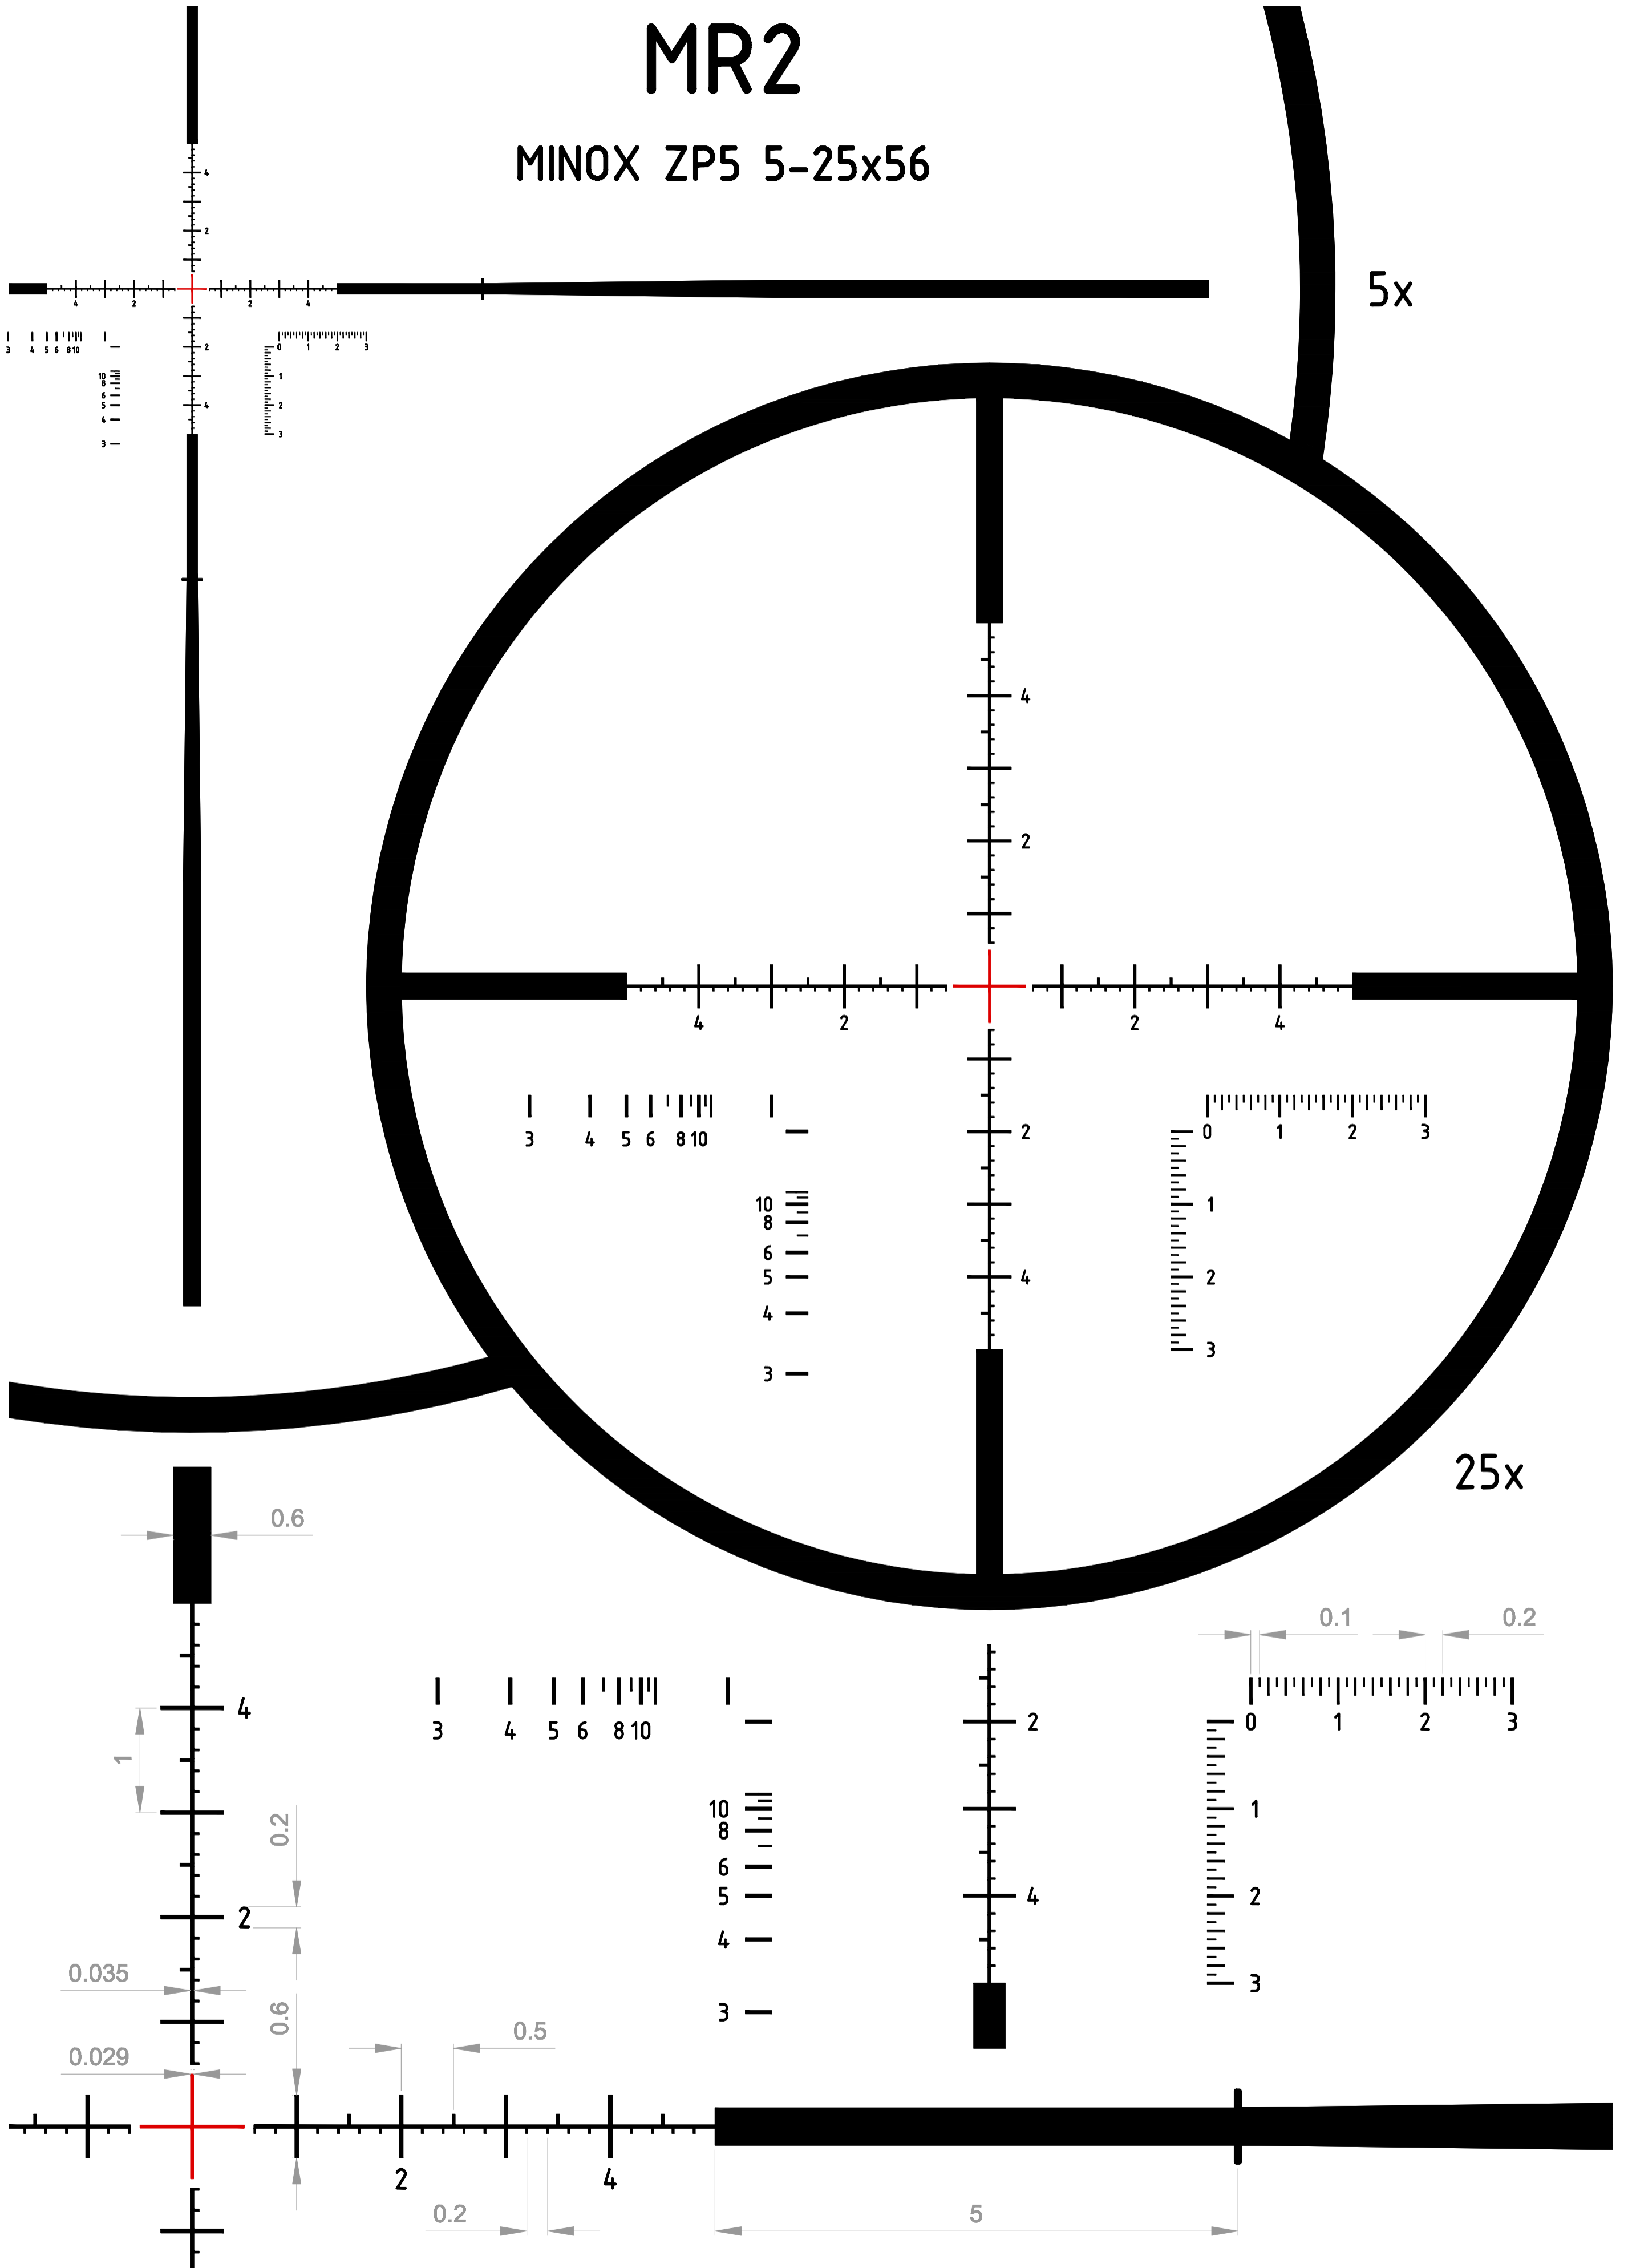

MR2

MINOX ZP5 5-25x56

alle Maße in mrad - all dimensions in mrad - 1 mrad = 10cm/100m